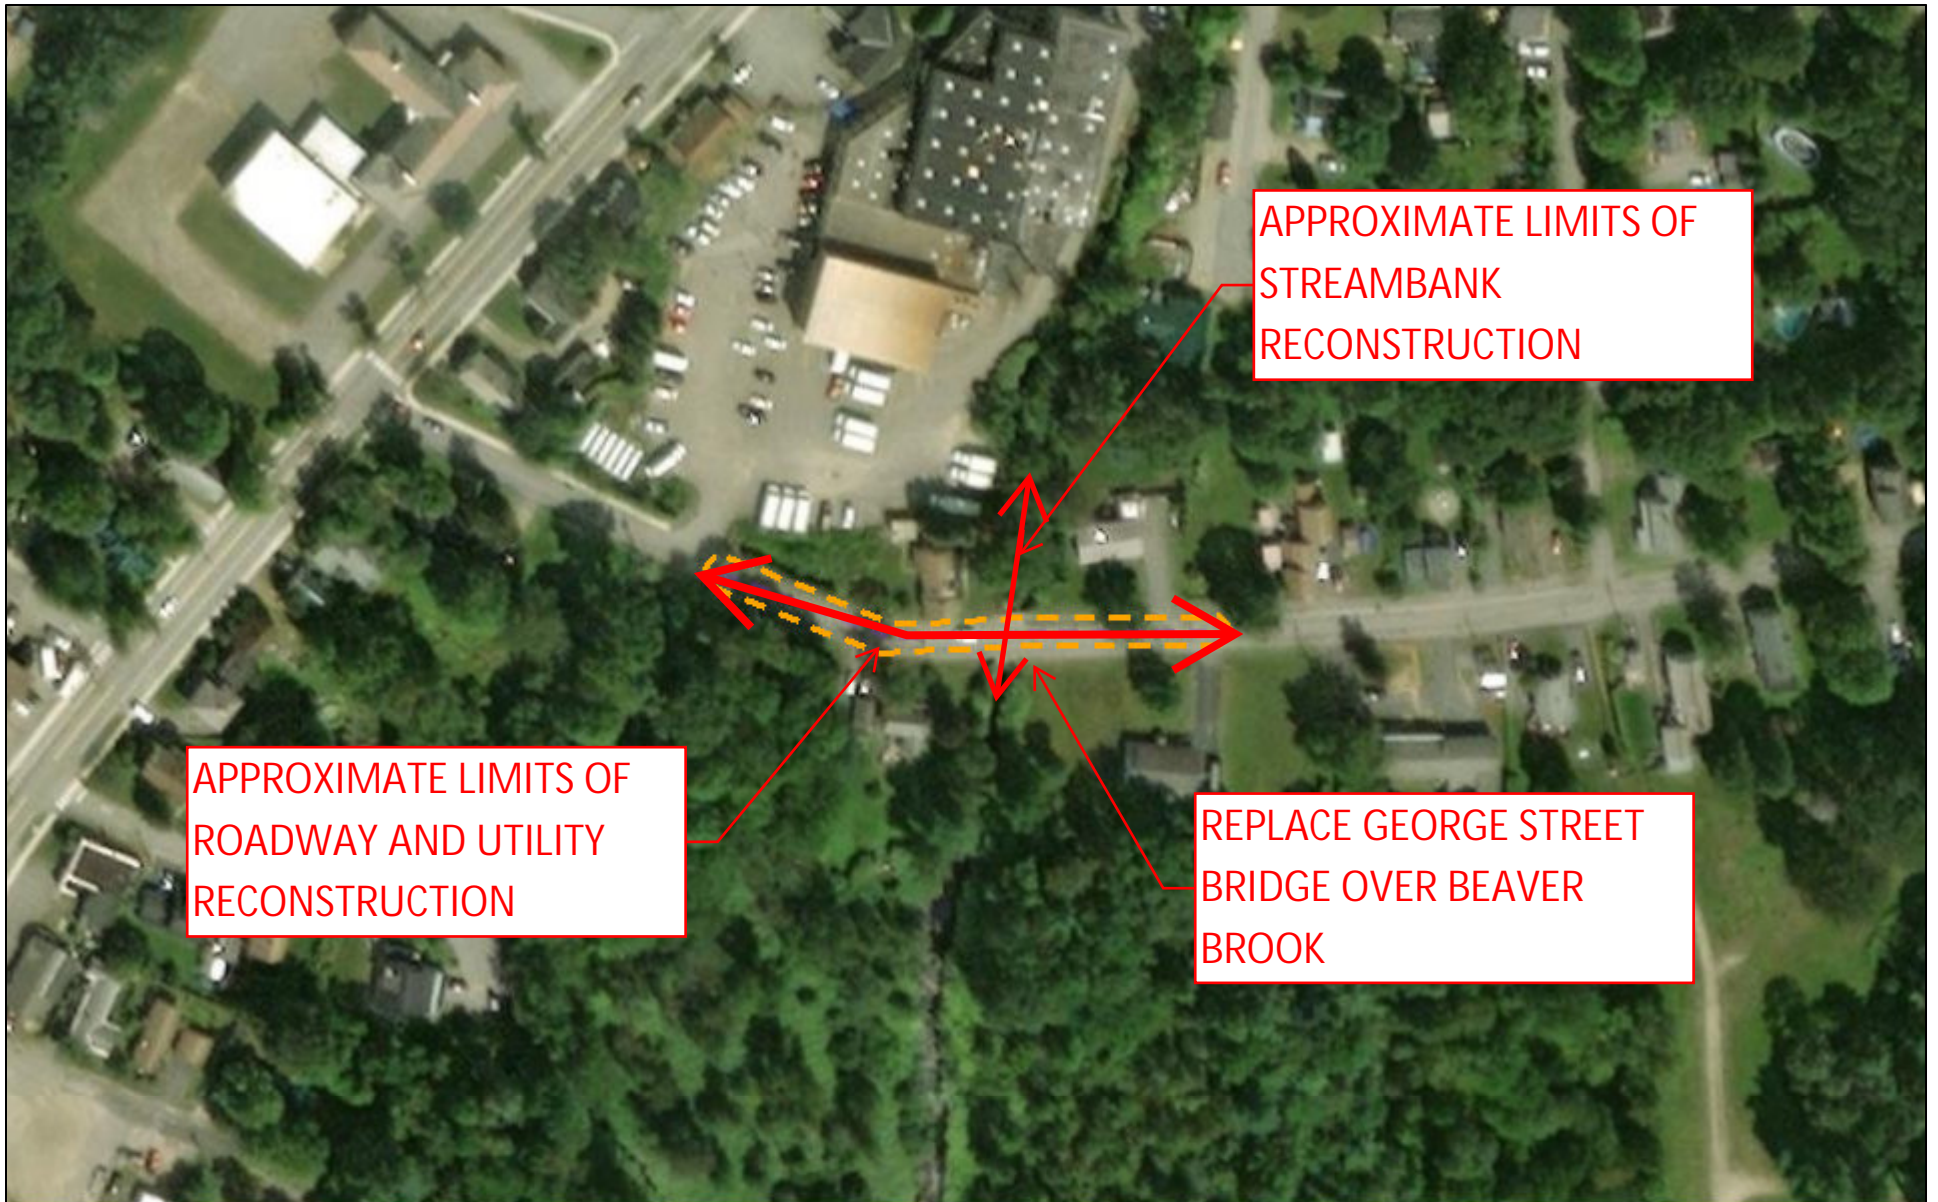

Bridge 142/092

September 16, 2022